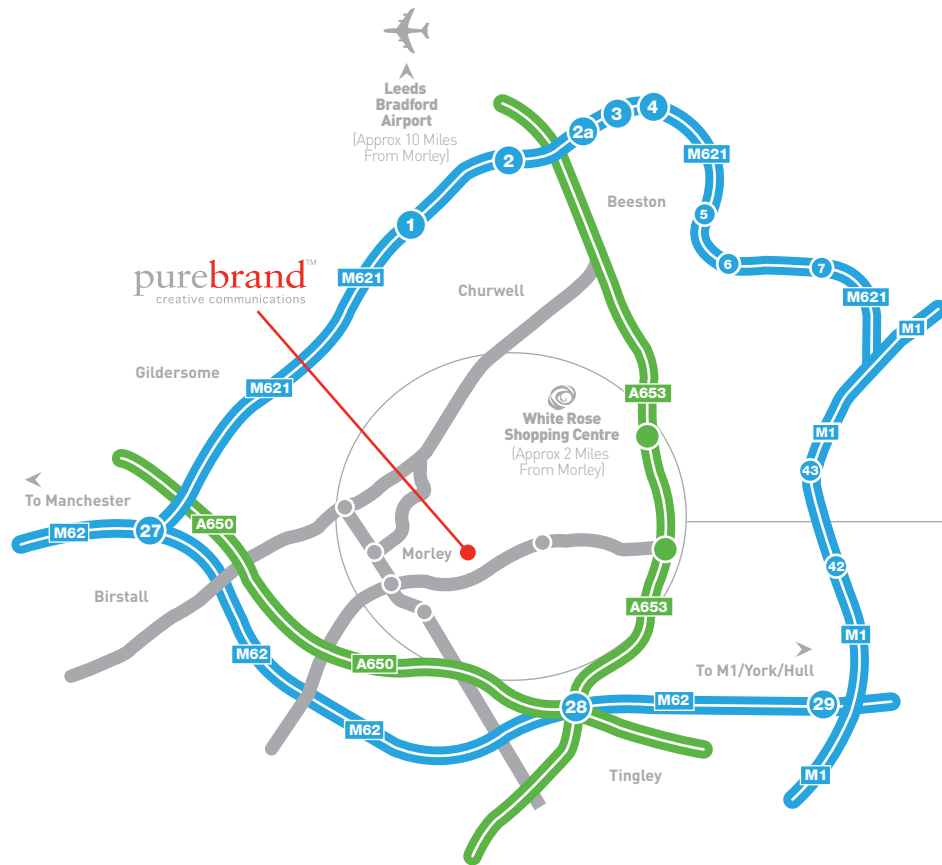

# Directions

## From North/South (M1)

From M1 junction 42 exit onto the M62 in the direction of Manchester/Bradford. Exit at junction 28 at roundabout follow A653 signposted Leeds. At next roundabout take the 1st exit onto B6123/Wide Lane signposted Morley. Follow B6123, proceed straight ahead at traffic lights onto Middleton Road. At mini-roundabout take 2nd exit. After traffic calming zone, take 2nd right onto South Street. Seven Hills House is located on the right hand side.

## From East/West (M62)

Follow M62 exit at junction 28 at roundabout follow A653 signposted Leeds. At next roundabout take the 1st exit onto B6123/Wide Lane signposted Morley. Follow B6123, proceed straight ahead at traffic lights onto Middleton Road. At mini-roundabout take 2nd exit. After traffic calming zone, take 2nd right onto South Street. Seven Hills House is located on the right hand side.